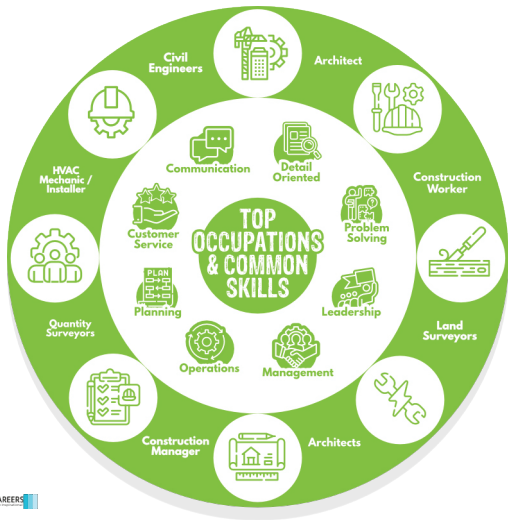

THE MARCHES
LMI CONSTRUCTION

AVERAGE ADVERTISED SALARY
£37,700

NUMBER OF
PEOPLE EMPLOYED
15,815

4% expected
growth for
this industry
in our region