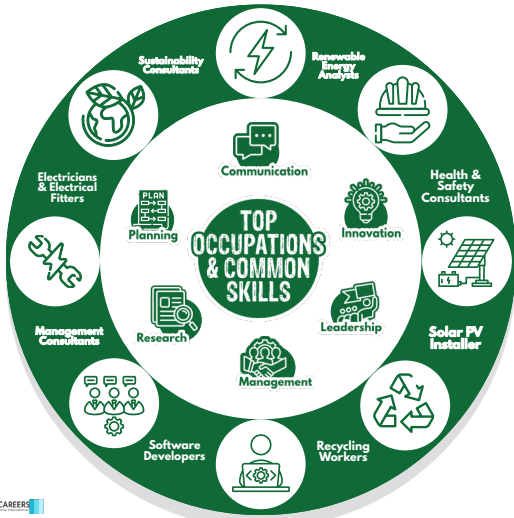

THE MARCHES

LMI GREEN

AVERAGE ADVERTISED SALARY

£37,000

NUMBER OF PEOPLE EMPLOYED

12,500

3% expected growth for this industry in our region