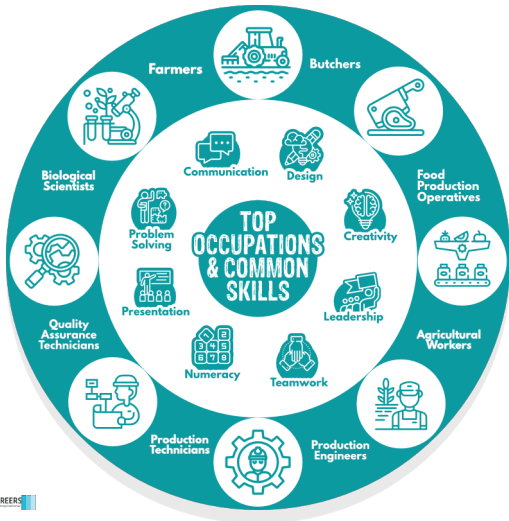

THE MARCHES

LMI
LIFE MANAGEMENT INSTITUTE

FOOD & DRINK

AVERAGE ADVERTISED SALARY

£25,000

NUMBER OF
PEOPLE EMPLOYED

42,454

3% expected
growth for
this industry
in our region