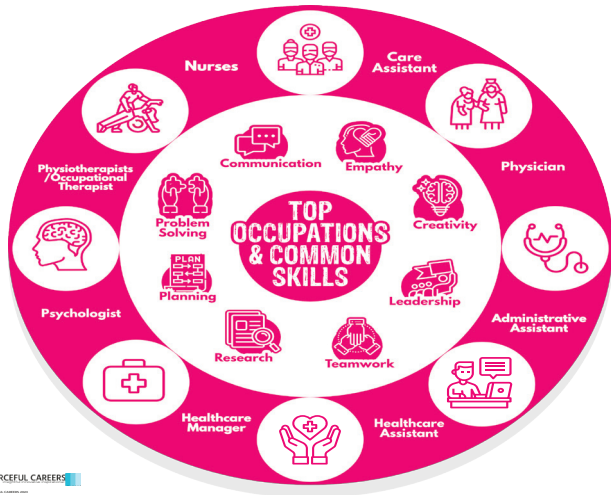

HEALTHCARE

Data correct as of Jan 2023

AVERAGE ADVERTISED SALARY
£26,586

NUMBER OF PEOPLE EMPLOYED
39,174

1% expected growth for this industry in our region